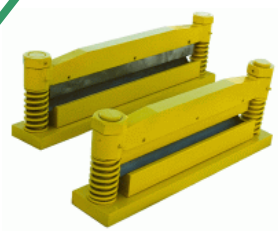

TOOLING

NOTCHER STATION

PIPE

SQUARE

POWER CAVITY

UNIVERSAL
SEVER HOUSING

SLUG TYPE
ANGLE SHEAR

COPER

SPRING RETURN BRAKES
For 66 ton & Up

SEVER CUTTING BLADES

BRAKE IN POWER CAVITY

PUNCHES & DIES

PUNCHES

DIES

ADAPTERS

Over 20,000 Punch & Die Sets in-stock